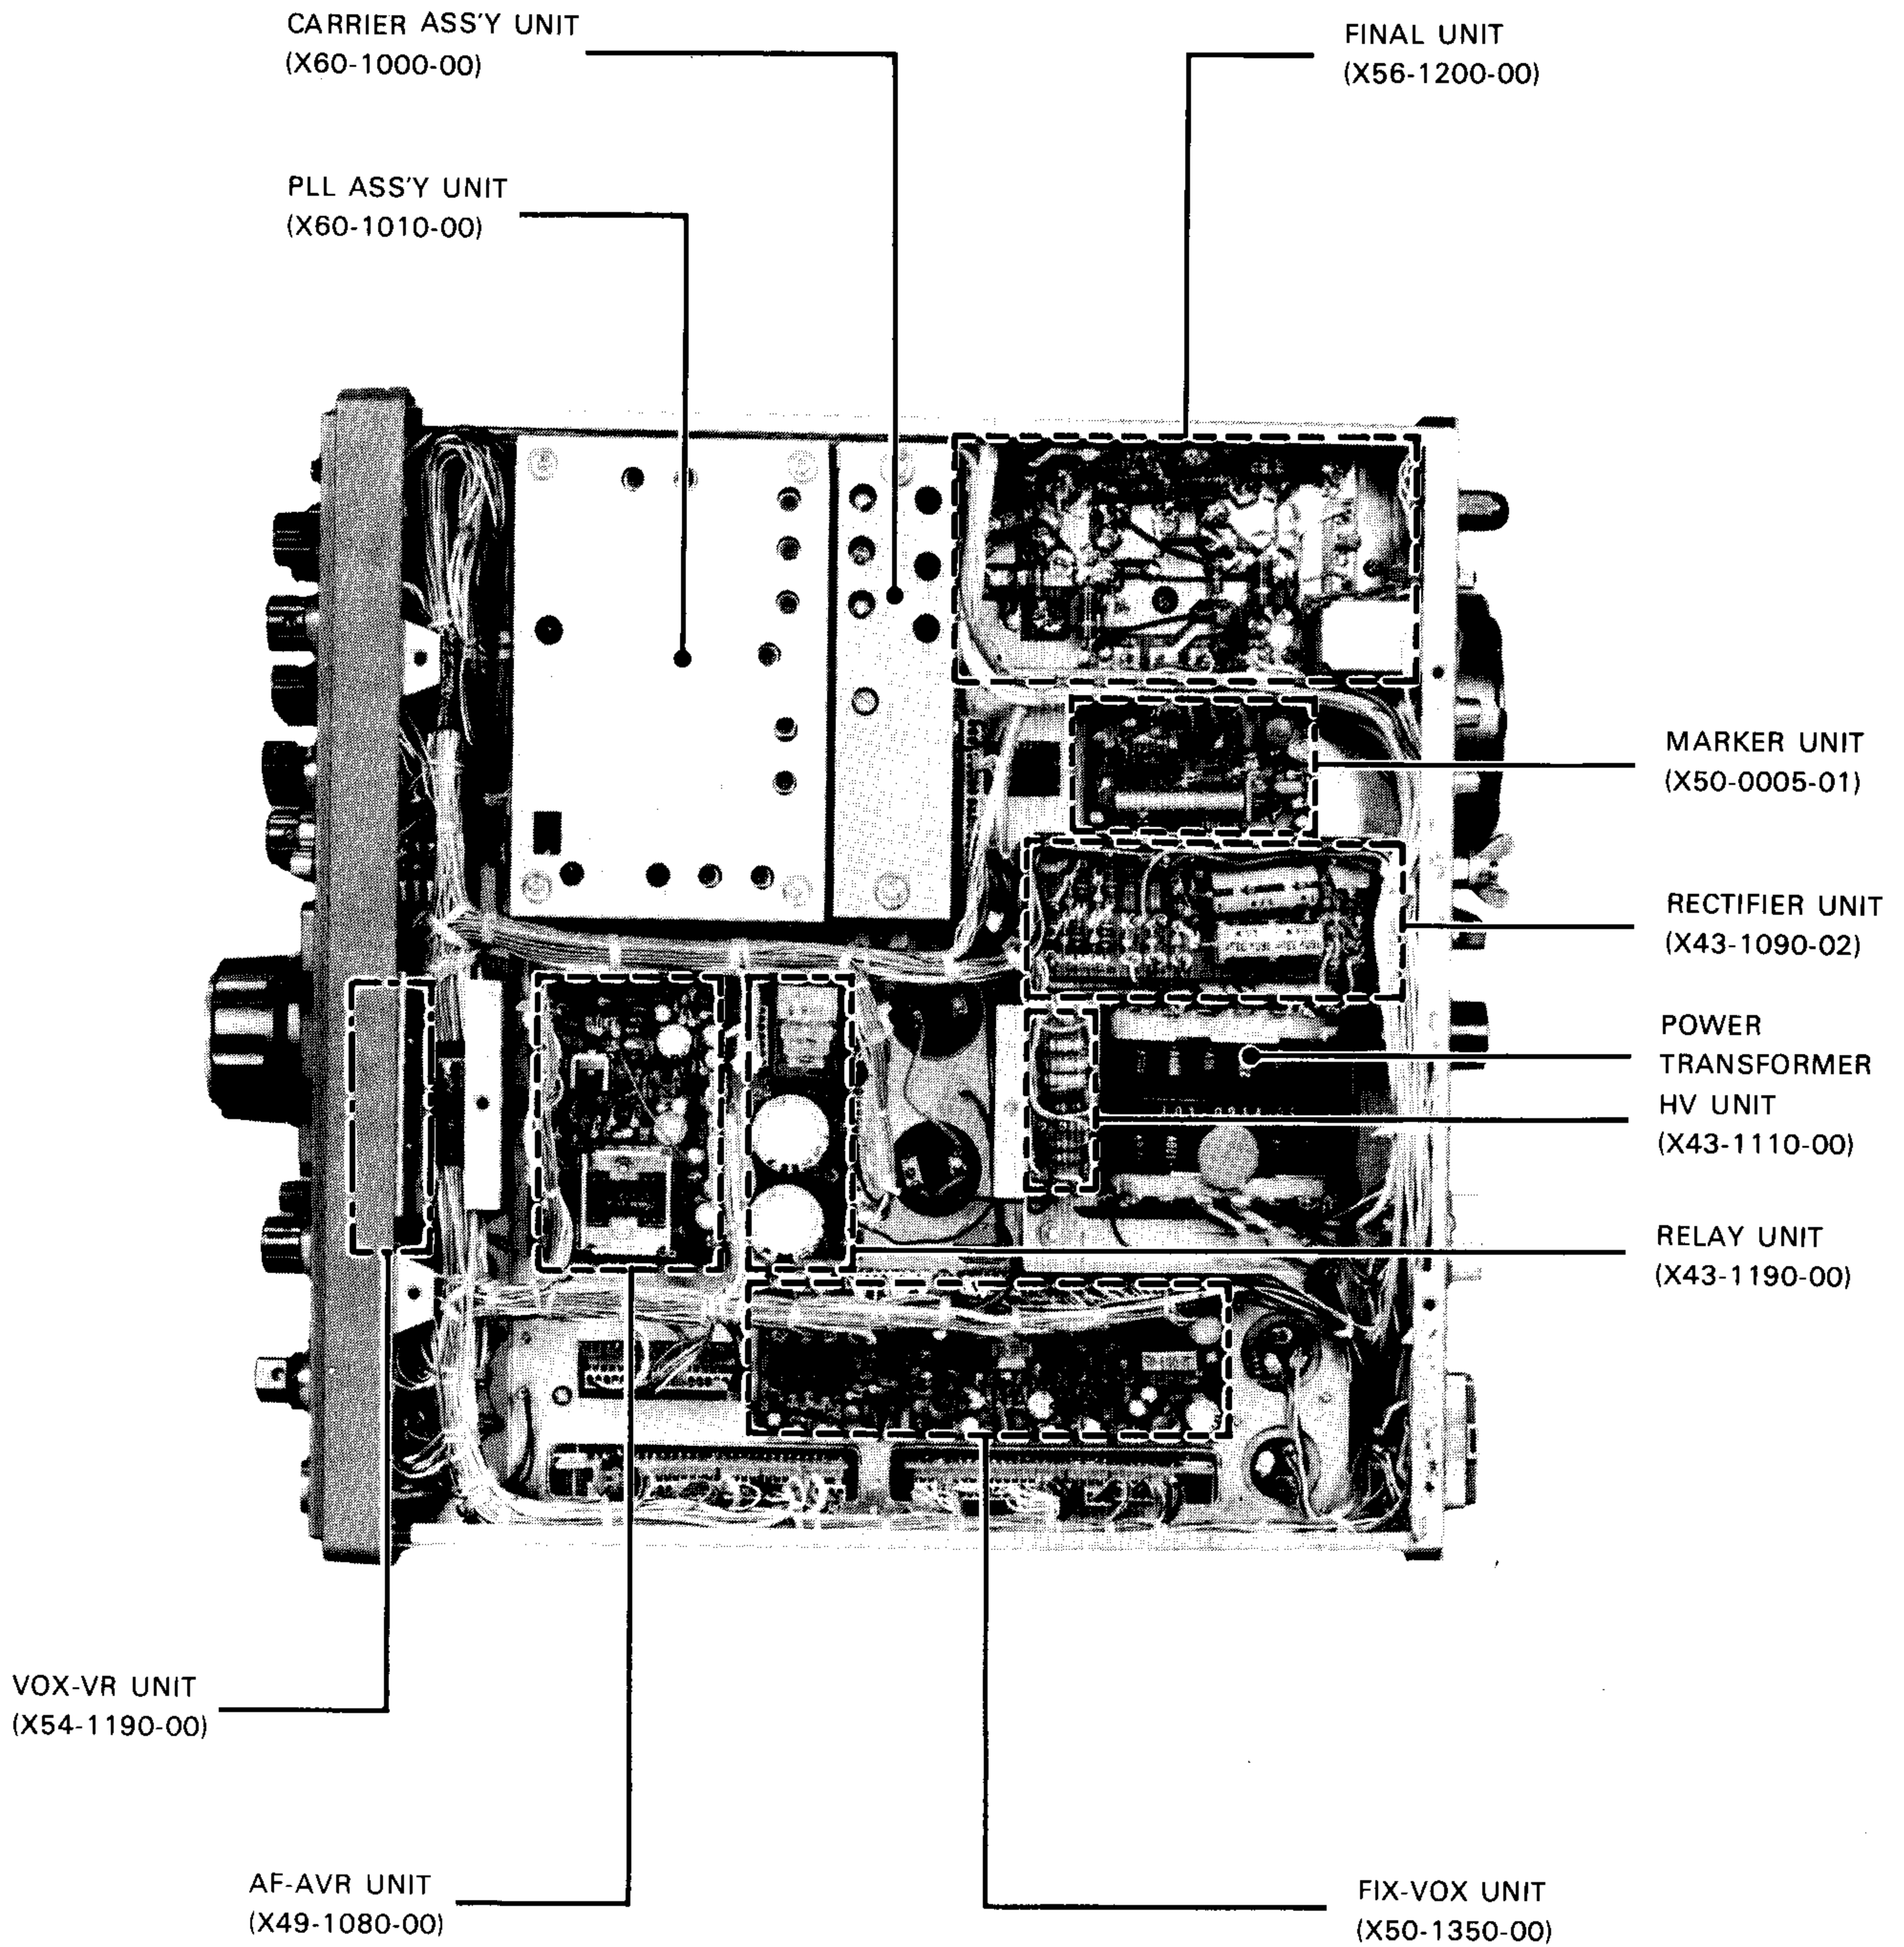

BOTTOM VIEW OF THE TS-820S

TOP VIEW OF THE TS-820S

Scanned by IW1AXR
Downloaded by
Amateur Radio Directory