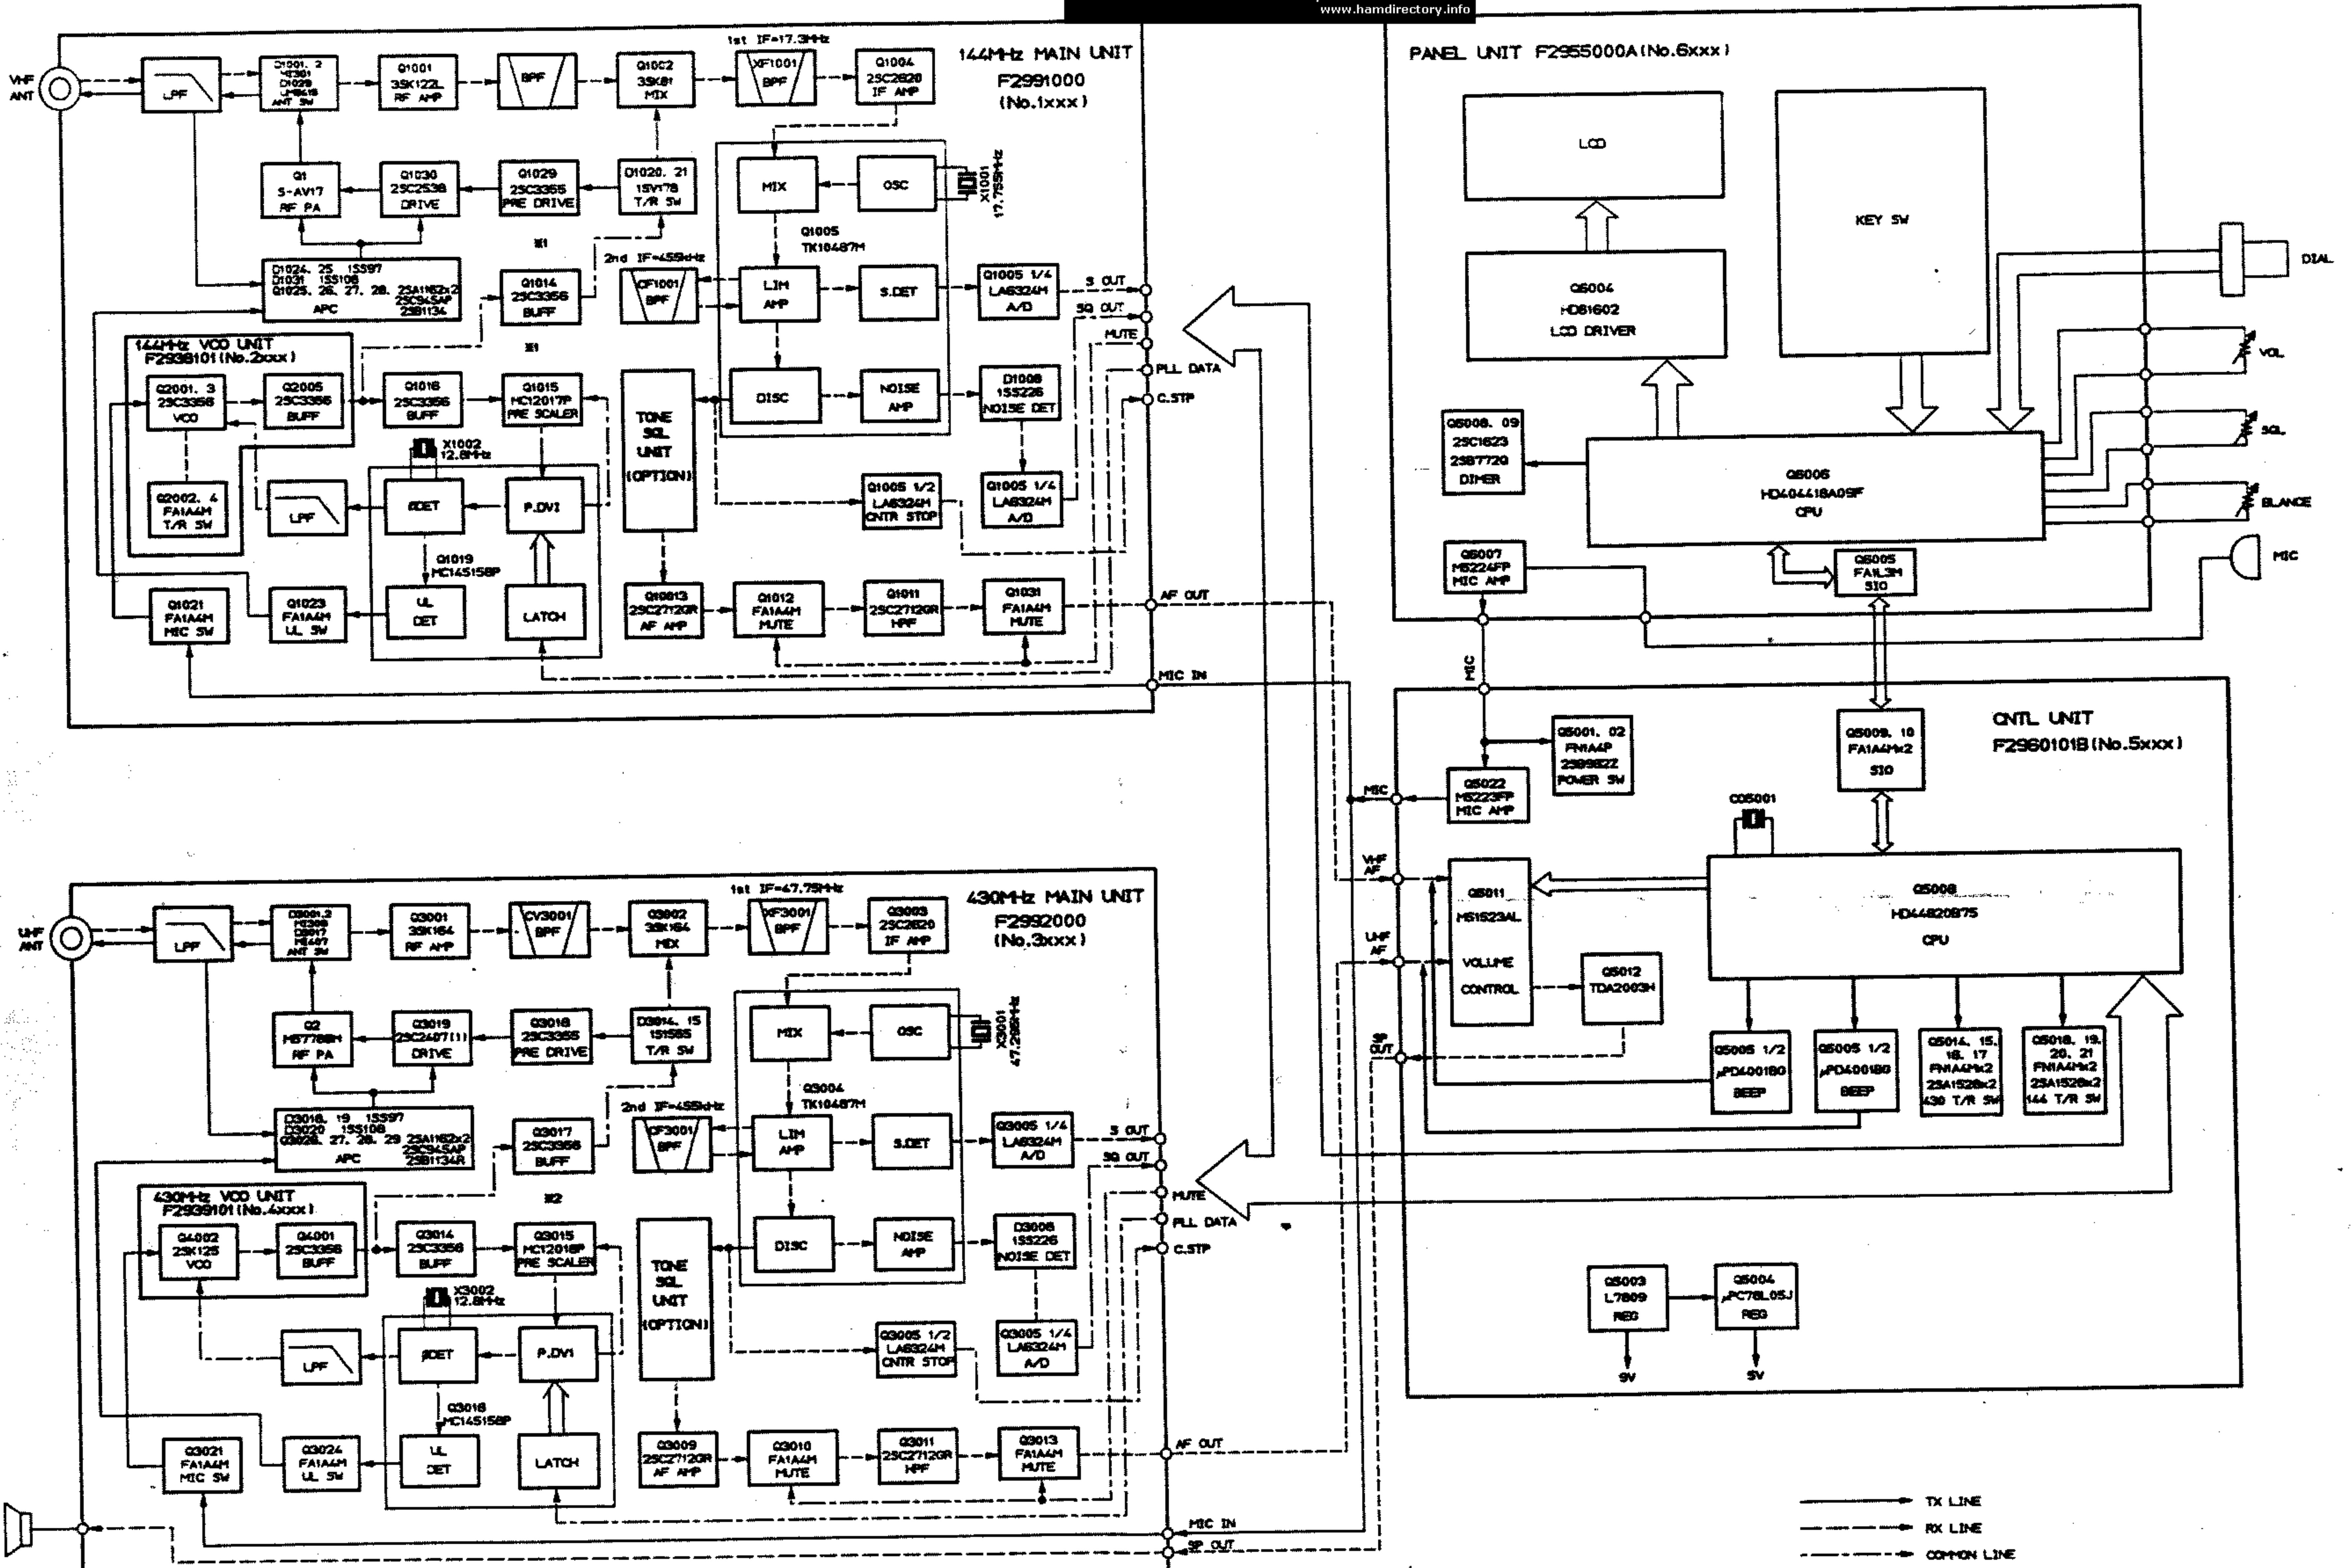

EXP.

B1, C1, H, D1	RX	161.3-189.3MHz
	TX	144.0-148.0MHz
A1, B2, C2, H2	RX	161.3-189.3MHz
	TX	144.0-148.0MHz
A3, B3, C3, H3	RX	157.3-191.3MHz
	TX	140.0-174.0MHz
A2	RX	157.3-191.3MHz
	TX	140.0-150.0MHz

downloaded by Amateur Radio Directory
www.hamdirectory.info

downloaded by Amateur Radio Directory
www.hamdirectory.info

EXP.

A	RX	392.25-402.25MHz
	TX	430.00-450.00MHz
B, C, H	RX	392.25-392.25MHz
	TX	430.00-440.00MHz
D1	RX	434.25-390.25MHz
	TX	430.00-430.00MHz

Downloaded by
Amateur Radio Directory
www.hamdirectory.info