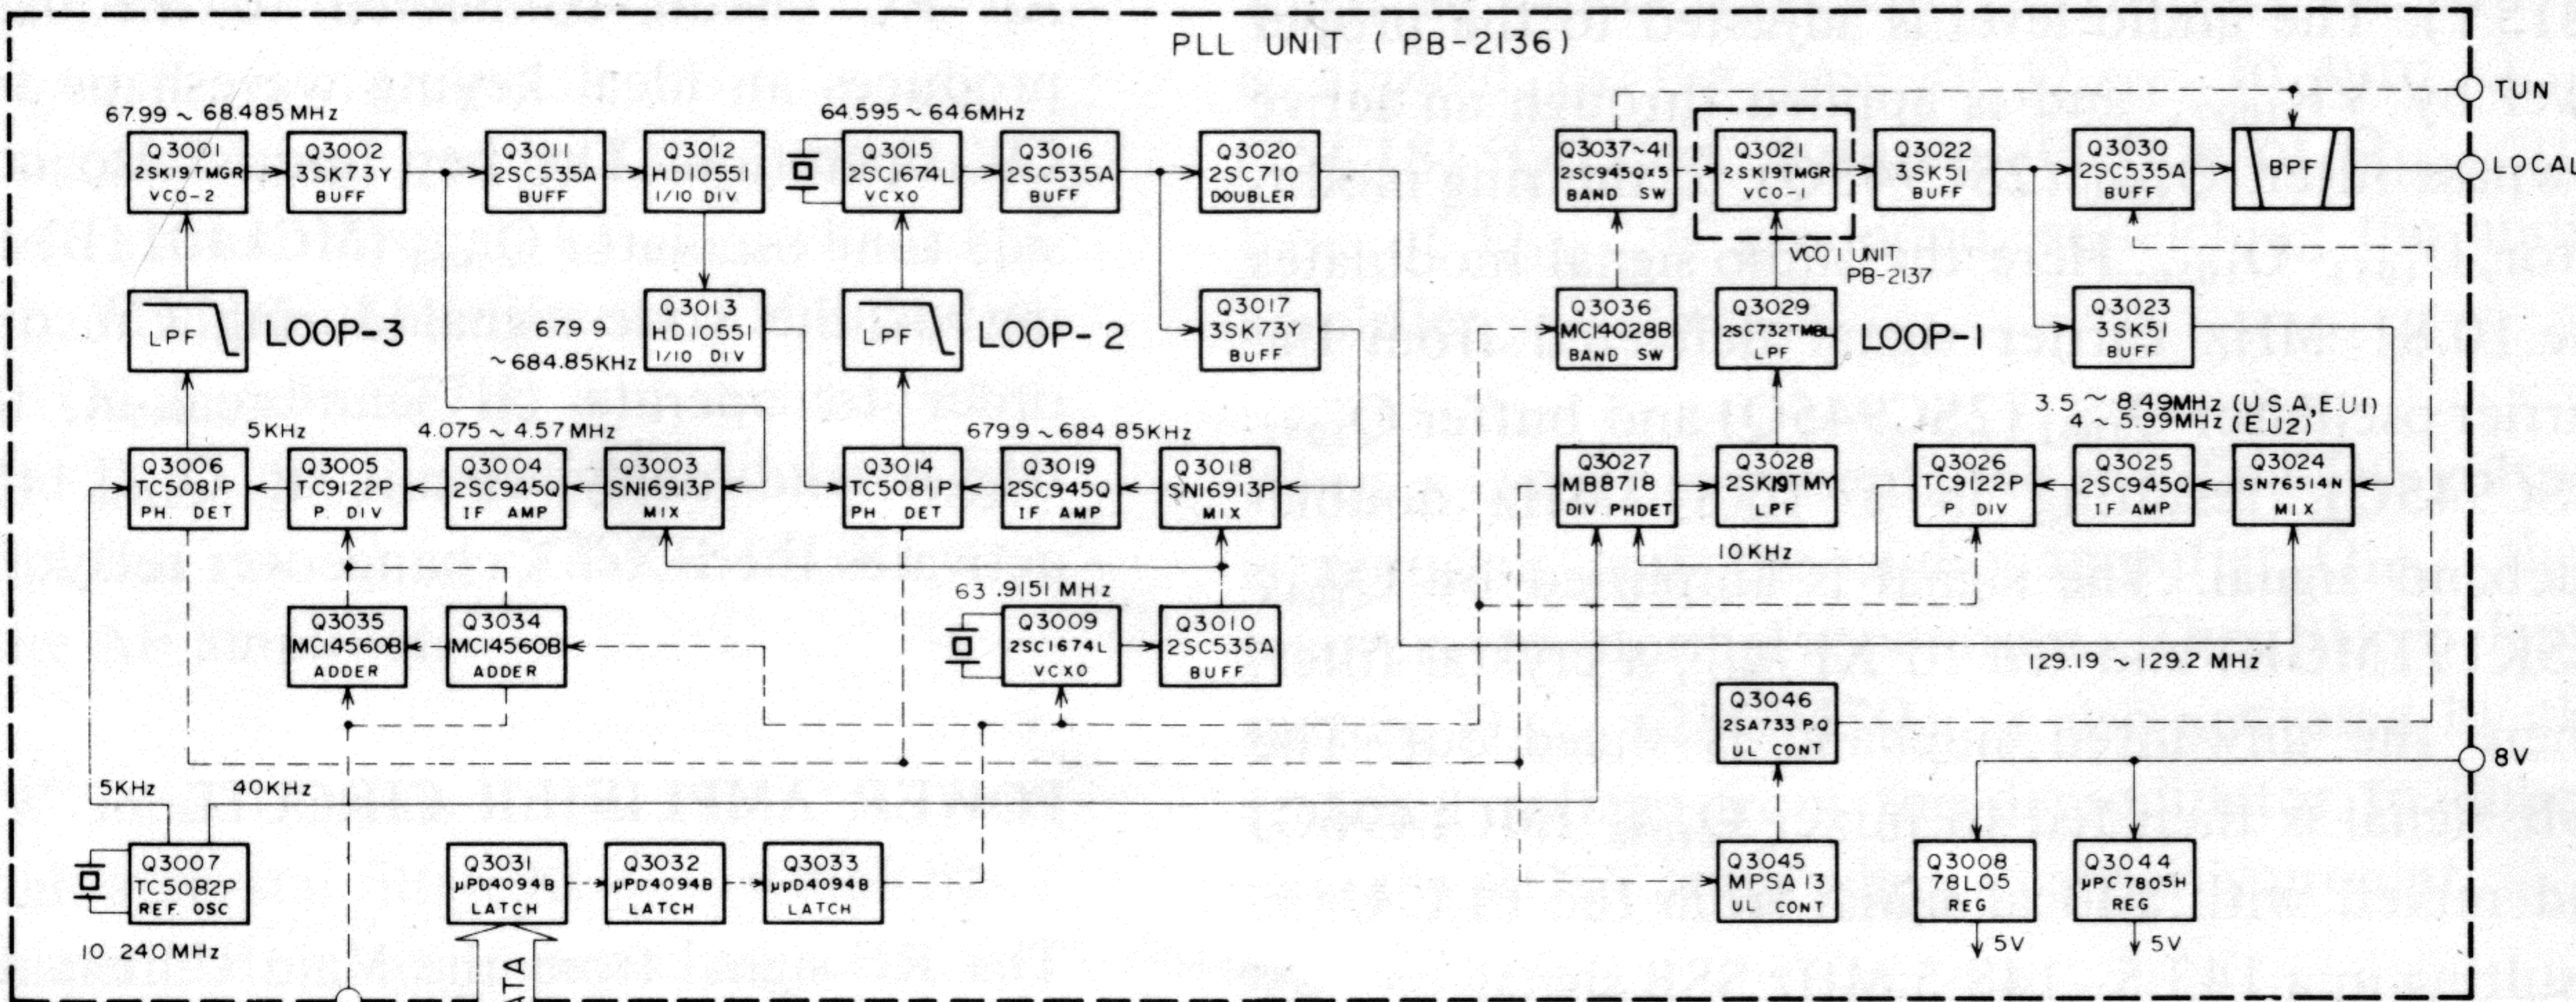

--- RX
 --- TX

FT-480R
MAIN, PWR AMP UNIT
BLOCK DIAGRAM

Amateur Radio Directory
<http://click.to/ard>

		Model A, C, E	Model B, D
PLL OUT	LSB	132.6885 ~ 137.68849MHz	133.1885 ~ 135.18849MHz
	USB	132.6915 ~ 137.69149MHz	133.1915 ~ 135.19149MHz
	CW	132.6907 ~ 137.69069MHz	133.1907 ~ 135.19069MHz
	FM	132.69 ~ 137.68999MHz	133.19 ~ 135.18999MHz

--- CONT.
— SIG.

FT-480R

PLL BLOCK DIAGRAM

Amateur Radio Directory
<http://klik.to/ard>