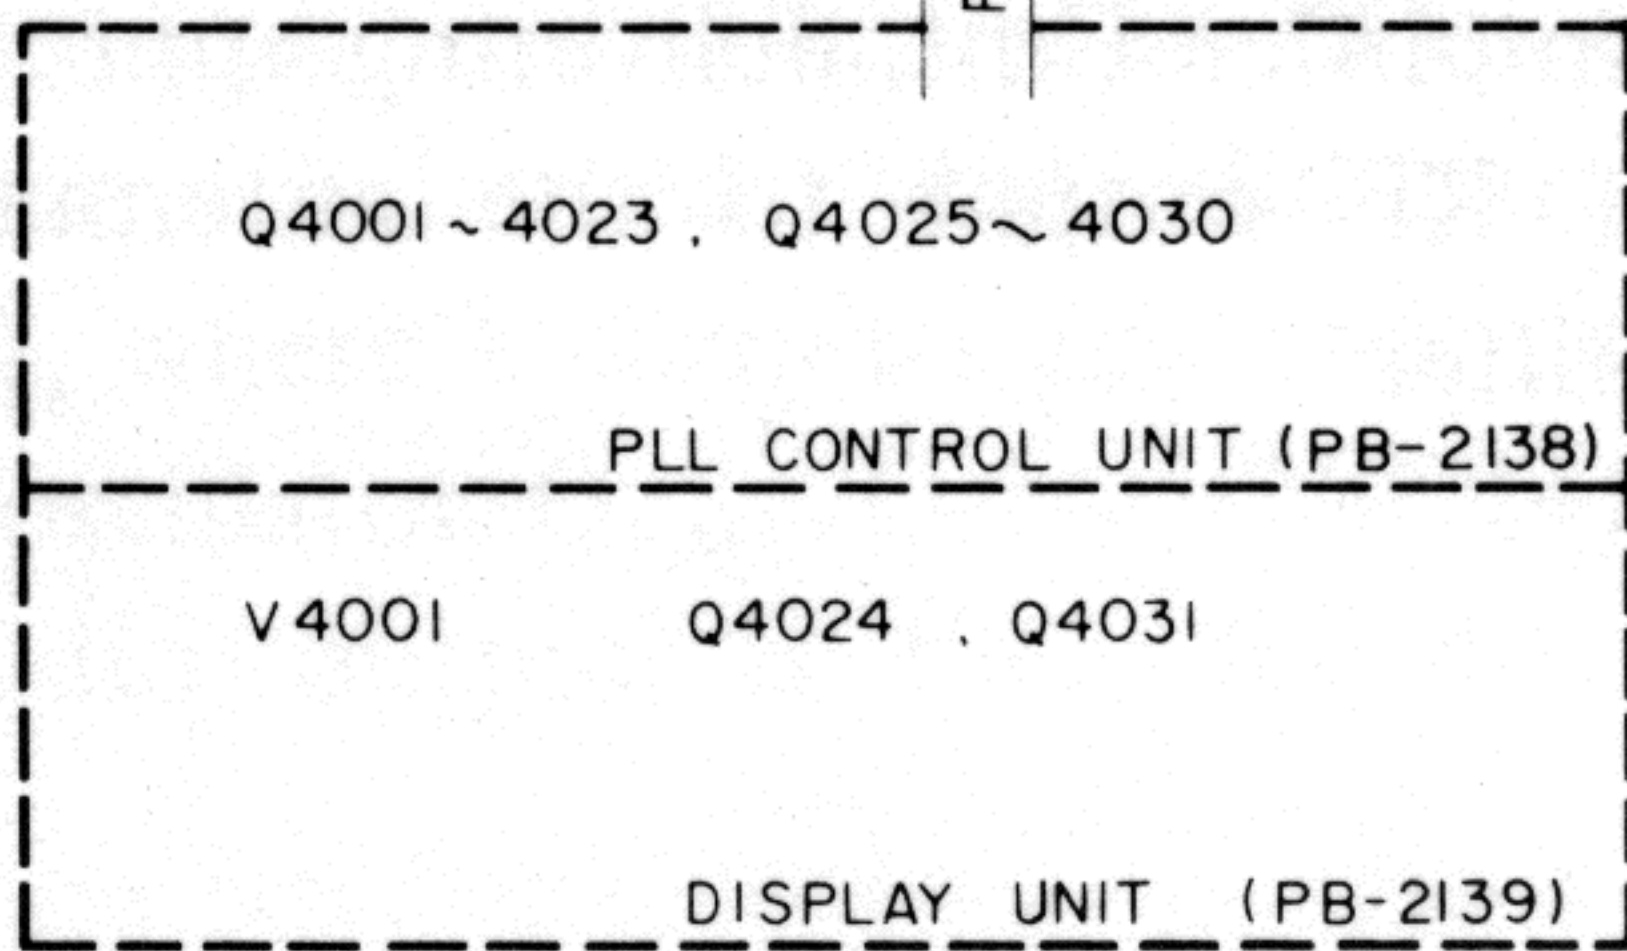

--- RX
 --- TX

FT-480R
MAIN, PWR AMP UNIT
BLOCK DIAGRAM

Amateur Radio Directory
<http://click.to/ard>

		Model A, C, E	Model B, D
PLL OUT	LSB	132.6885 ~ 137.68849MHz	133.1885 ~ 135.18849MHz
	USB	132.6915 ~ 137.69149MHz	133.1915 ~ 135.19149MHz
	CW	132.6907 ~ 137.69069MHz	133.1907 ~ 135.19069MHz
	FM	132.69 ~ 137.68999MHz	133.19 ~ 135.18999MHz