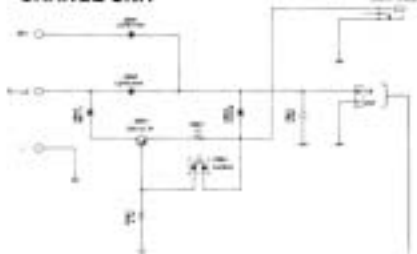

DJ-190 RF UNIT

VCO UNIT

CPU UNIT

PTT UNIT

CHARGE UNIT

SCHEMATIC DIAGRAM DJ-190T/E