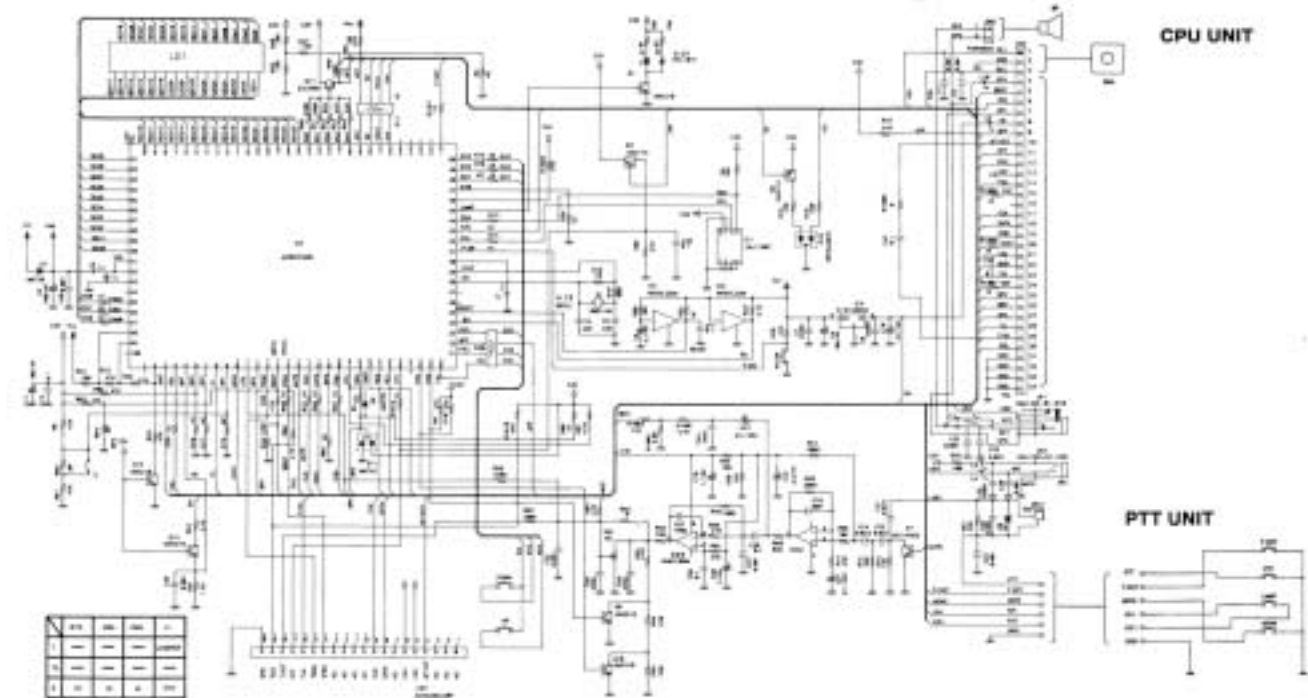

DJ-190 RF UNIT

VCO UNIT

CPU UNIT

PTT UNIT

CHARGE UNIT

SCHEMATIC DIAGRAM DJ-190T/E